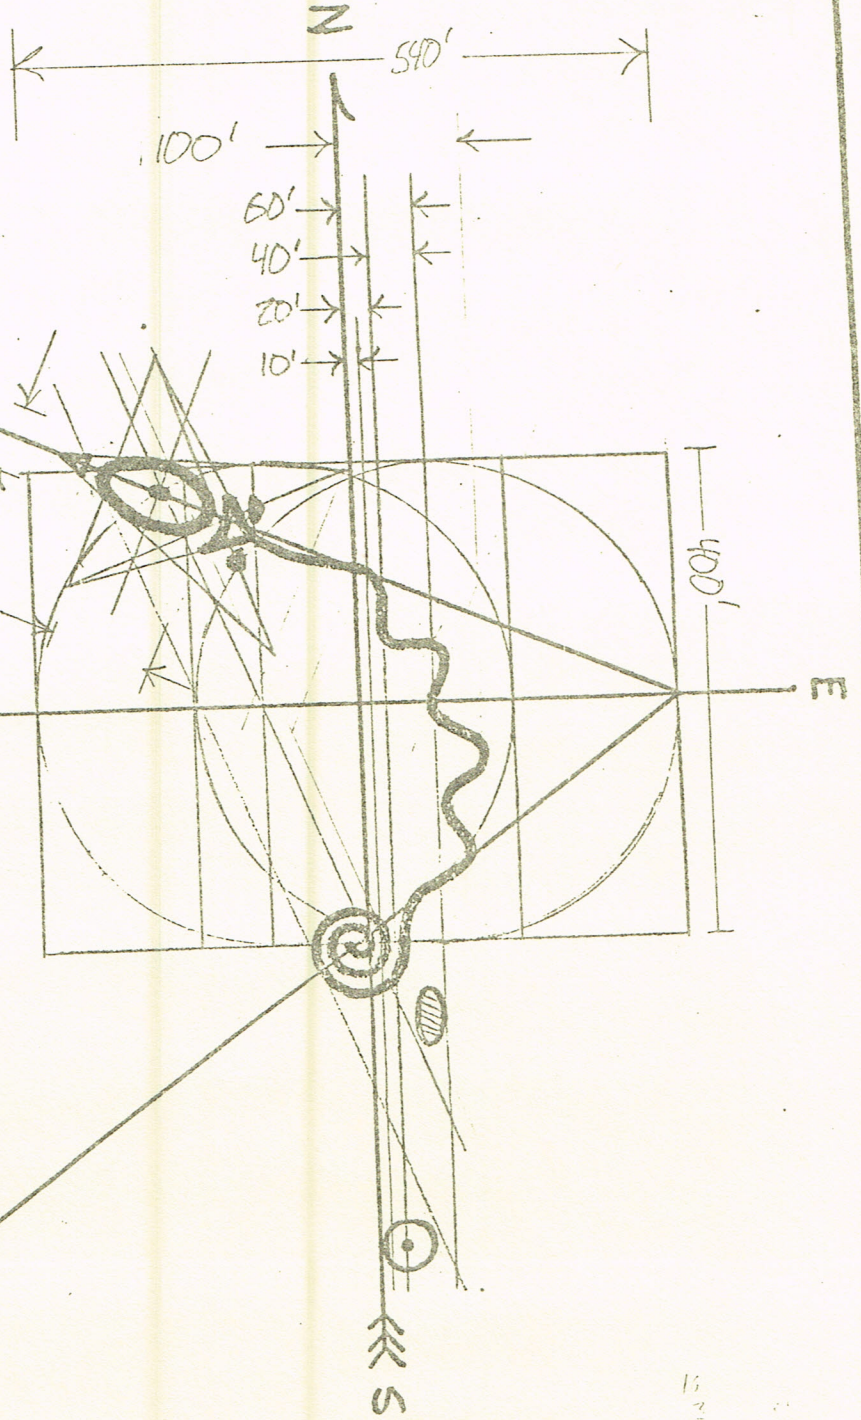

Total length of
Serpent 1080'

Summer Solstice
Sunset

Winter Solstice
Sunset

054
055
056
092

THE SACRED GEOMETRY OF THE
SERPENT MOUND ARCHEOASTRONOMIC
COMPLEX

SCALE:
DATE: 6/18/85

DRAWN BY *
W.M. Strachan

* Outline of mound taken from
Squier & Davis Swisssonian Vol. 1 No. 1

William M. Strachan

DRAWING NUMBER